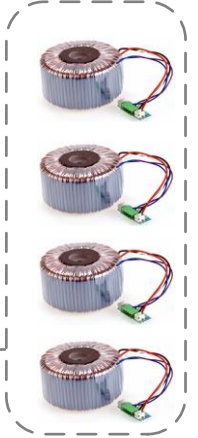

CDIS-46 Option Interface Card

RS232
Interface

46-120 w/CDI-46 Option Card Fitted
4-Zone Mixer/Amplifier

CAT5 - Paging Mic
Audio/Control

CAT5 - Analogue Contact Closure

Industrial Application (using all the 46-120 Features)

46-120 with all possible options displayed.
The PM4/8-SA Multi-Zone Paging Microphones with built-in MP3 Message Announcer can be used in conjunction with an external trigger device such as a Infrared motion sensor (PIR)- this enables fully automatic announcement of customised security announcements and chimes.