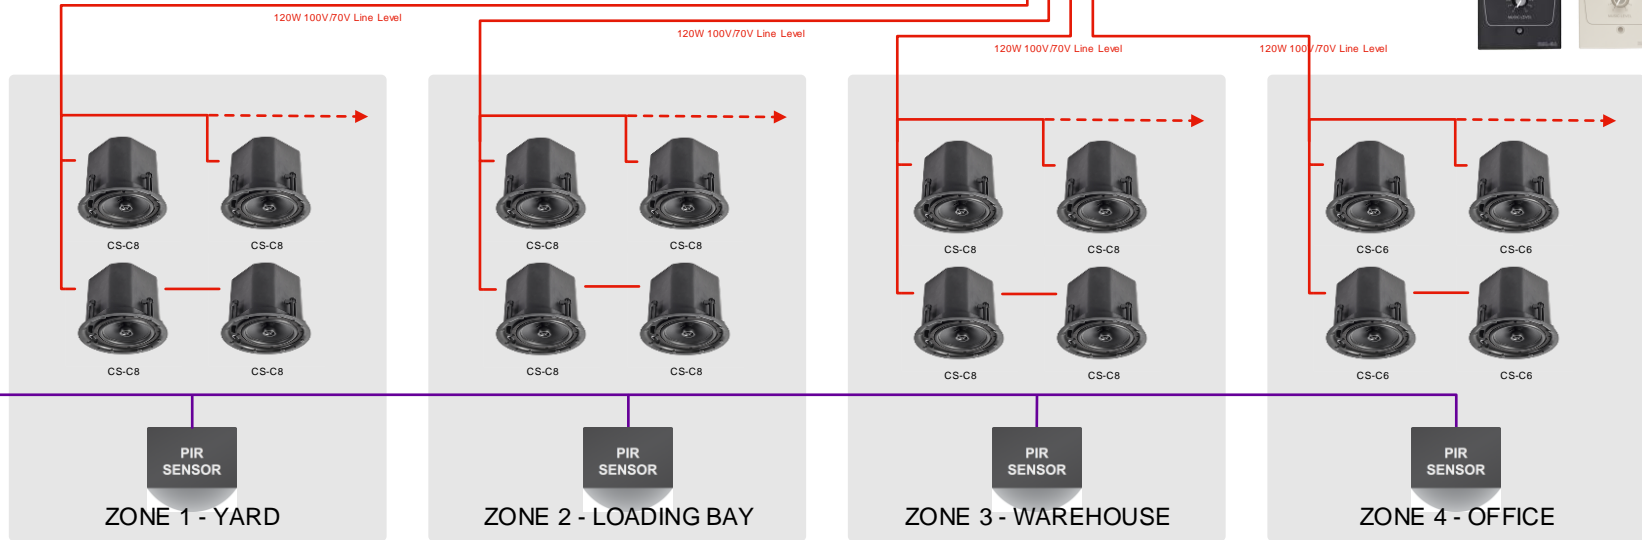

CDIS-46 Option Interface Card

RS232
Interface

46-120 w/CDI-46 Option Card Fitted
4-Zone Mixer/Amplifier

CAT5 - Paging Mic
Audio/Control

CAT5 - Analogue Contact Closure

Industrial Application (using all the 46-120 Features)

46-120 with all possible options displayed.
The PM4/8-SA Multi-Zone Paging Microphones with built-in MP3 Message Announcer can be used in conjunction with an external trigger device such as a Infrared motion sensor (PIR)- this enables fully automatic announcement of customised security announcements and chimes.