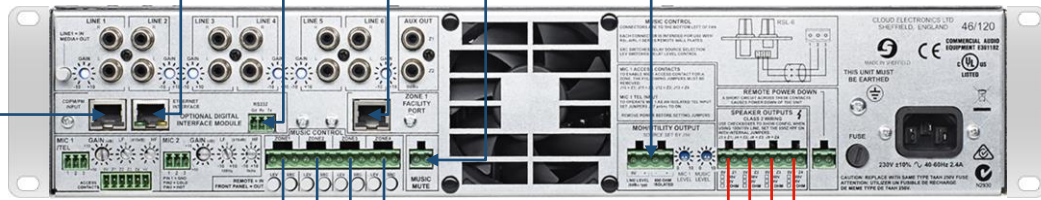

CDIS-46 Option Interface Card

RS232
Interface

46-120 w/CDI-46 Option Card Fitted
4-Zone Mixer/Amplifier

CAT5 - Paging Mic
Audio/Control

CAT5 - Analogue Contact Closure

Industrial Application (using all the 46-120 Features)

46-120 with all possible options displayed.
The PM4/8-SA Multi-Zone Paging Microphones with built-in MP3 Message Announcer can be used in conjunction with an external trigger device such as a Infrared motion sensor (PIR)- this enables fully automatic announcement of customised security announcements and chimes.